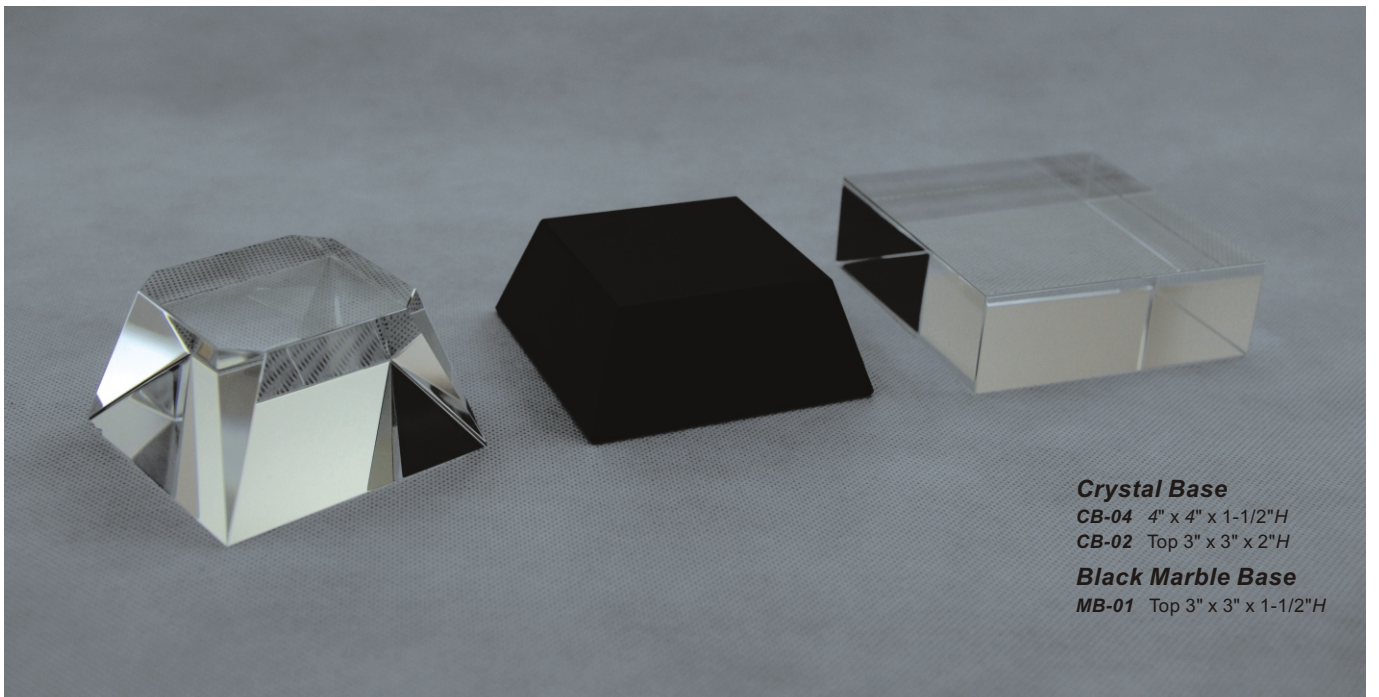

*Premium Gift Box*

# *MaxClear Crystal*

**Crystal Base**

**CB-04** 4" x 4" x 1-1/2"H

**CB-02** Top 3" x 3" x 2"H

**Black Marble Base**

**MB-01** Top 3" x 3" x 1-1/2"H