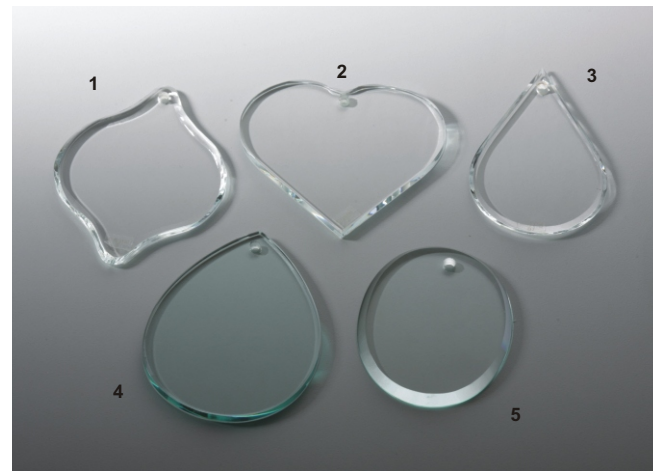

Gavel

- CD-616 6"L x 1-5/8"D x 2-1/4"H
- CD-618 8"L x 1-5/8"D x 1-1/2"H

Jada Glass Ornaments

- 1. Tear Drop ON2-J 3" x 4" x 1/8"D
- 2. Heart ON9-J 3-1/2" x 3-3/8" x 1/8"D
- 3. Small Drop ON10-J 3-3/4" x 2-3/8" x 1/8"D
- 4. Drop ON8-J 4" x 3" x 1/8"D
- 5. Oval ON4-J 3-3/4" x 2-3/4" x 1/8"D

Jade Glass Ornaments:

- 1. Circle ON3-J 3-1/2" x 3-1/24" x 1/8"D
- 2. Small Diamond ON6-J 4-1/4" x 4-1/4" x 1/8"D
- 3. Diamond ON5-J 5" x 5" x 1/8"D

Key Chain (custom shape & size available)

- Lighted key chain
- CD-LKN 7/8" x 7/8" x 1-1/8"H