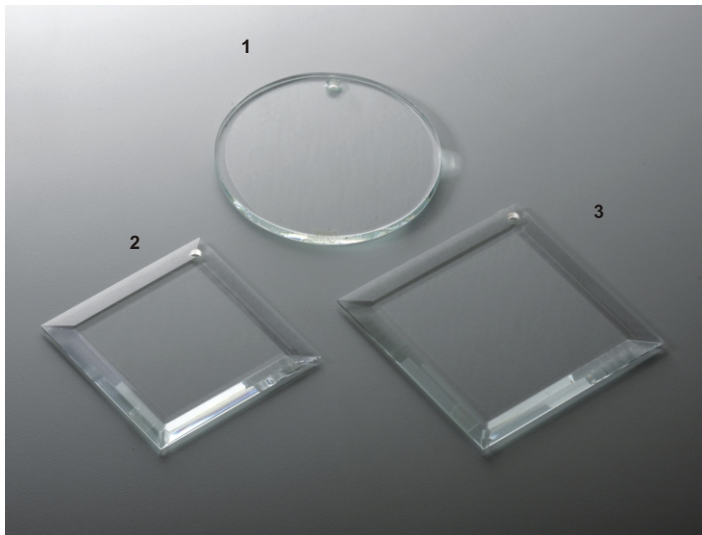

Gavel

- CD-616 6"L x 1-5/8"D x 2-1/4"H
- CD-618 8"L x 1-5/8"D x 1-1/2"H

Jada Glass Ornaments

- 1. Tear Drop ON2-J 3" x 4" x 1/8"D
- 2. Heart ON9-J 3-1/2" x 3-3/8" x 1/8"D
- 3. Small Drop ON10-J 3-3/4" x 2-3/8" x 1/8"D
- 4. Drop ON8-J 4" x 3" x 1/8"D
- 5. Oval ON4-J 3-3/4" x 2-3/4" x 1/8"D

Jade Glass Ornaments:

- 1. Circle ON3-J 3-1/2" x 3-1/24" x 1/8"D
- 2. Small Diamond ON6-J 4-1/4" x 4-1/4" x 1/8"D
- 3. Diamond ON5-J 5" x 5" x 1/8"D

Key Chain (custom shape & size available)

- Lighted key chain
- CD-LKN 7/8" x 7/8" x 1-1/8"H