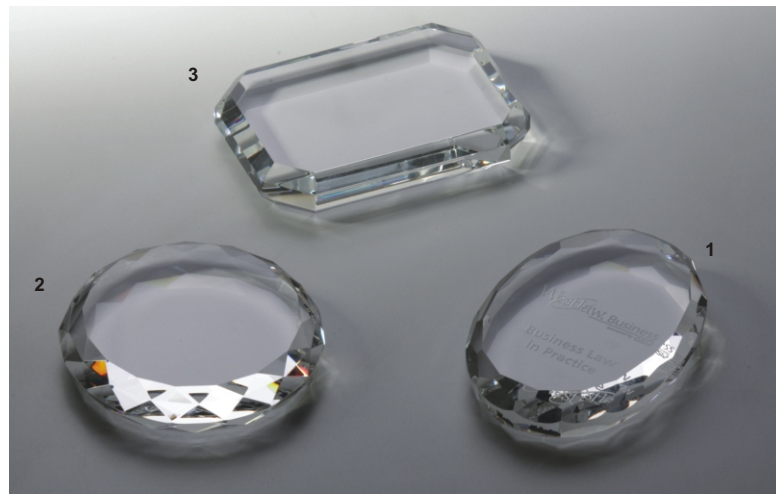

Heart Paperweight

CD-H73 2-7/8"W x 3-1/4"D x 1-1/2"H

Name Bar

CD-706 6"W x 1"W x 1"D

Number One

CD-359 5-1/4"H x 2-3/4"W x 3/4"D

Crystal Diamond

CD-36 2"W
 CD-49 2-3/8"W
 CD-295 3-1/4"W

1. Oval Paperweight CD-601 4"W x 2-3/4"D x 3/4"H
 2. Round Paperweight CD-602 3-1/2"W x 3-1/2"D x 3/4"H
 3. Oblong Paperweight CD-603 4"W x 2-3/4"D x 3/4"H

Star Paperweight

1. TM676-5 5"W x 4-7/8"D x 3/4"H
 2. TM677-6 6"W x 5-7/8"D x 3/4"H
 3. CD-606 4"W x 4"D x 2-1/8"H
 Jade - JG676-5B 5"W x 4-7/8"D x 3/4"H